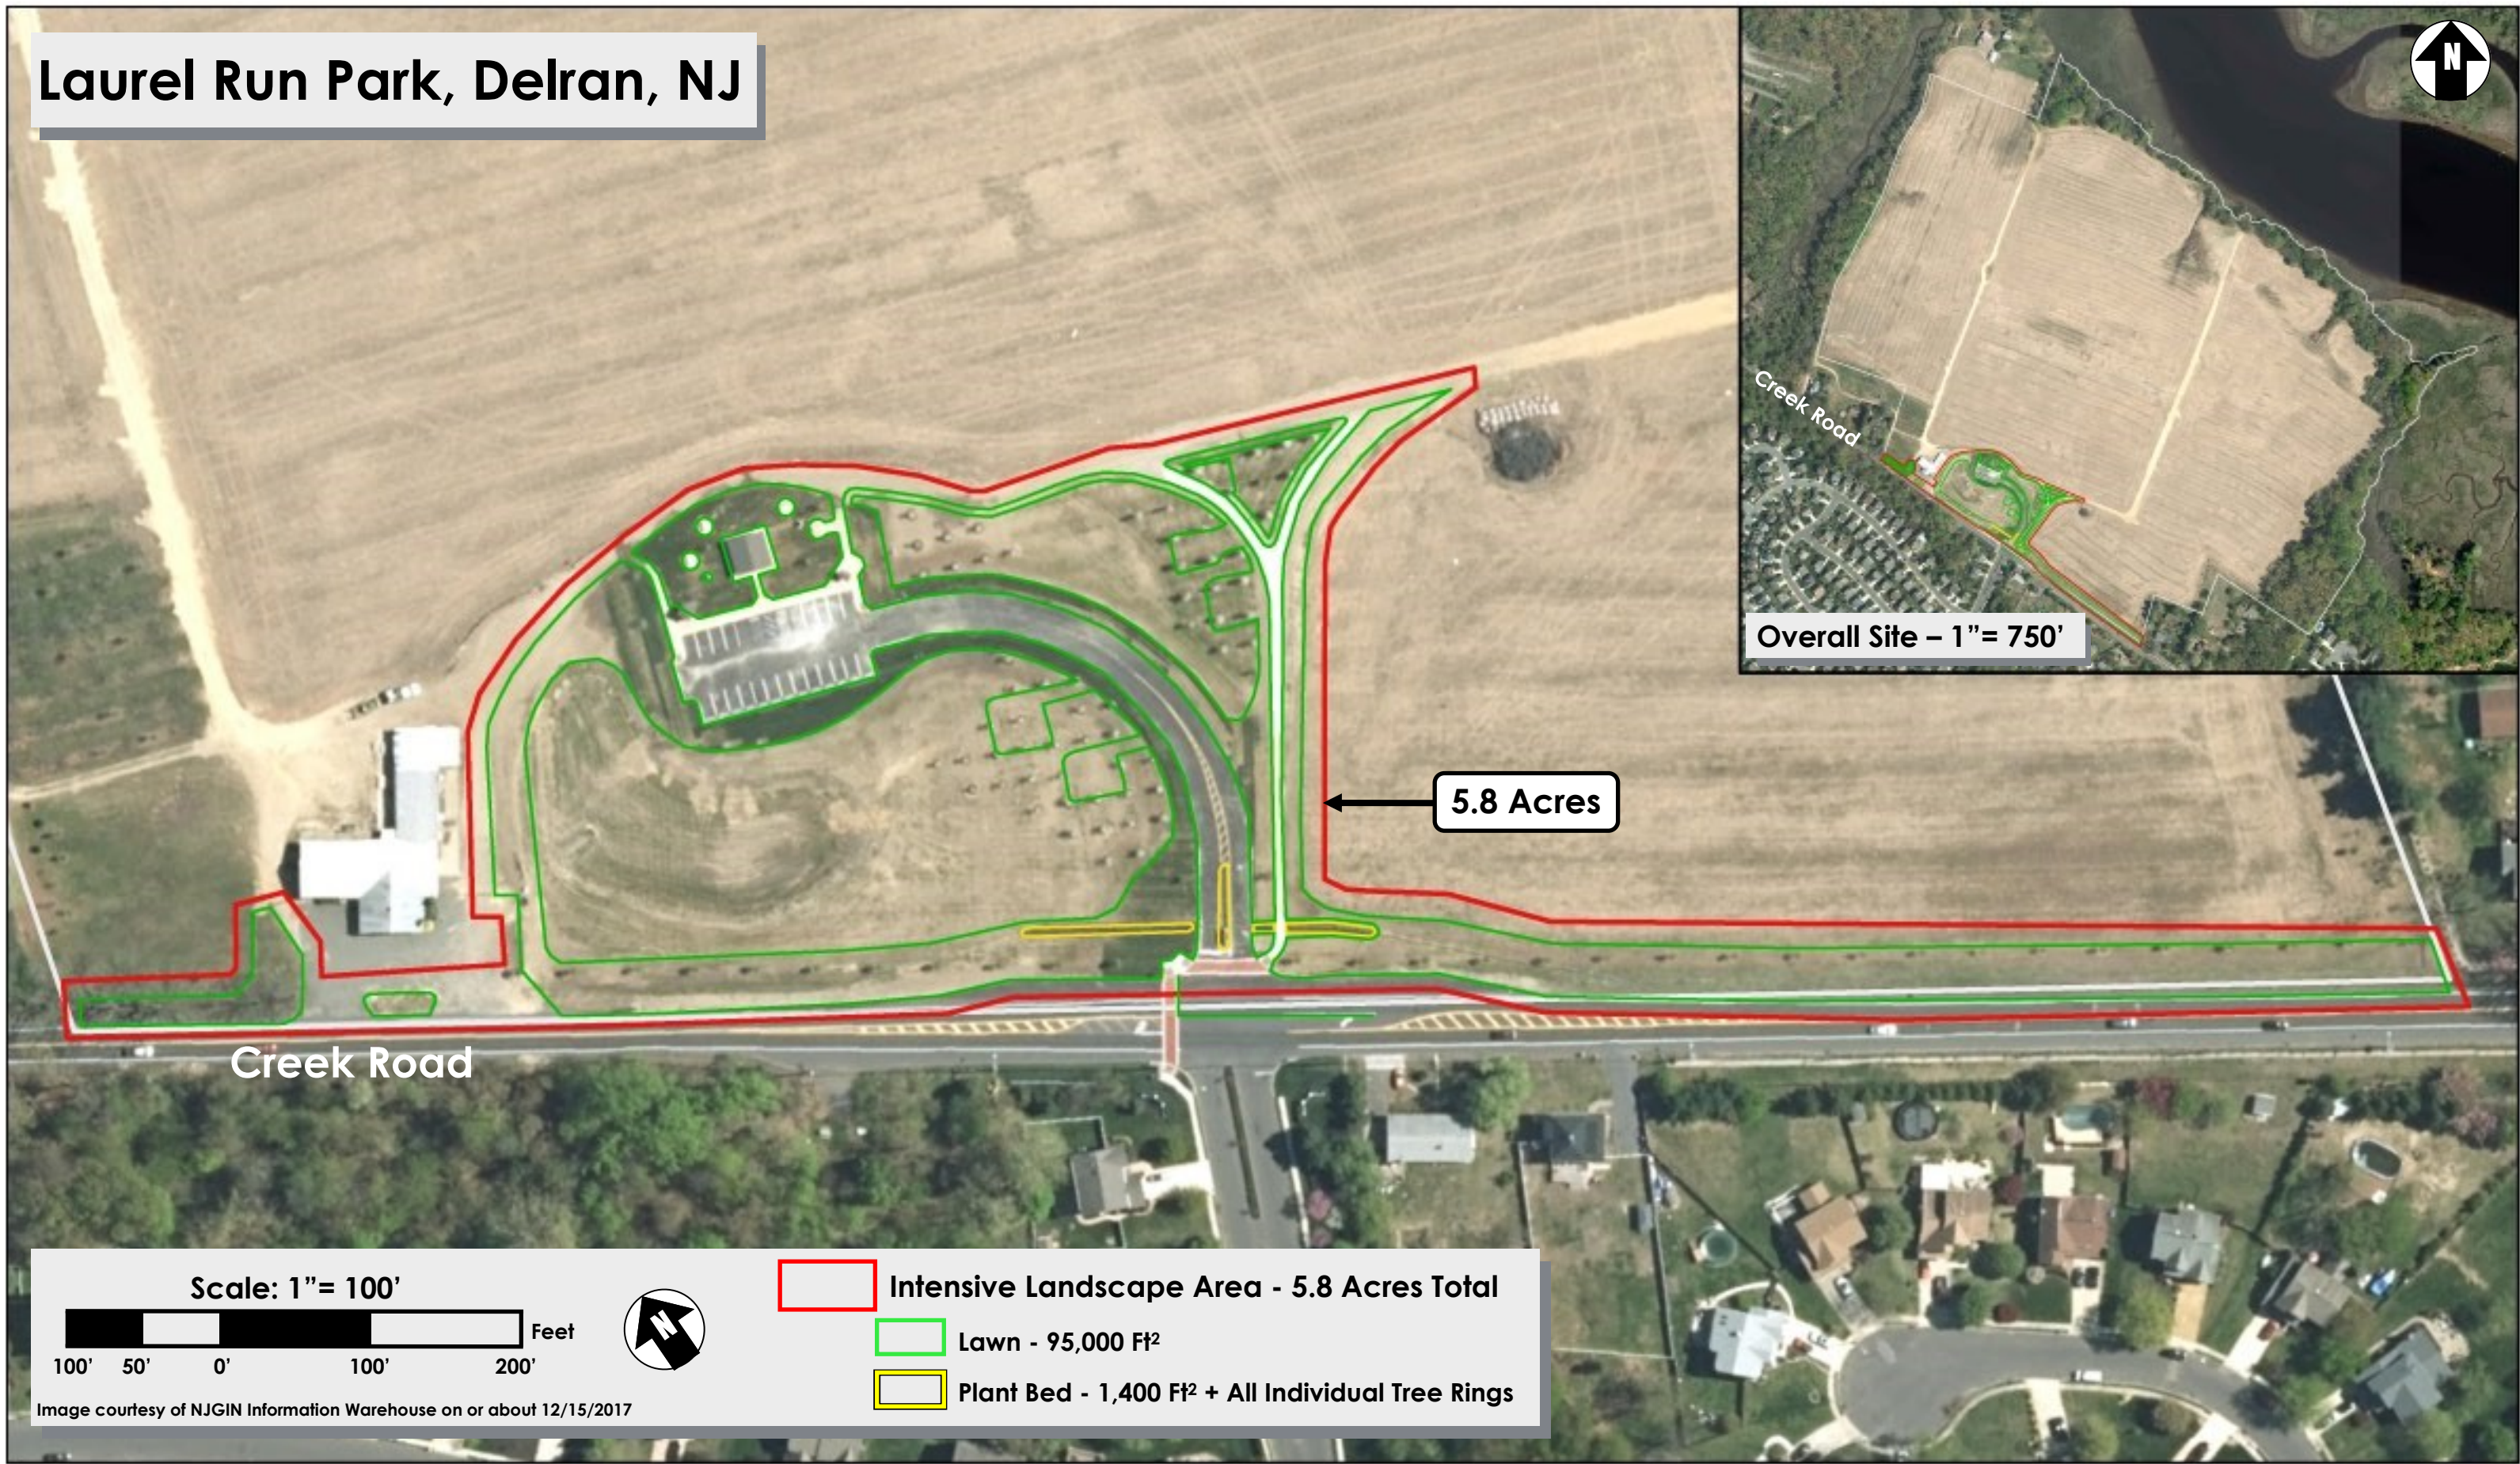

# Laurel Run Park, Delran, NJ

5.8 Acres

Overall Site - 1" = 750'

Creek Road

Scale: 1" = 100'

- Intensive Landscape Area - 5.8 Acres Total
- Lawn - 95,000 Ft<sup>2</sup>
- Plant Bed - 1,400 Ft<sup>2</sup> + All Individual Tree Rings

Image courtesy of NJGIN Information Warehouse on or about 12/15/2017